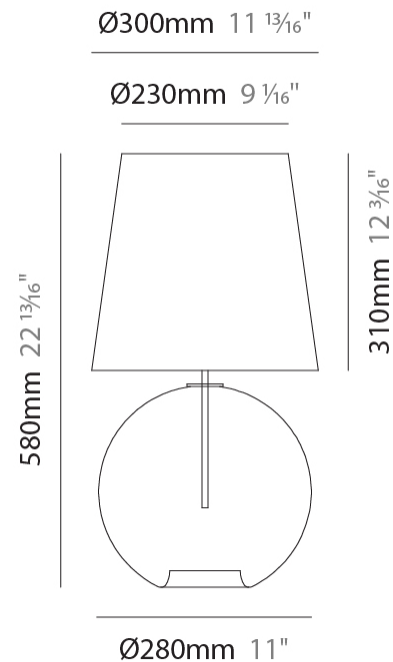

PARIGI PALLA PORTABLE

D144015-

base number   Finish
Options

PROJECT	_____
TYPE	_____
SPECIFIER	_____
QUANTITY	_____
DATE	_____

1. To build a product code in our configurator select the specify button on the base model # product page
2. To build a manual product code on this datasheet choose from the options listed below in blue font and add the suffix to the base model #

GENERAL

Series: Parigi Palla _____
Brand: Cangini & Tucci _____
Division: Design _____
Mounting Type: Portable _____
Mounting Location: Table _____
Subcategory: Ambient _____

PHYSICAL

Shape: Sphere _____
Diameter (mm): 280 _____
Diameter (in): 11 _____
Height (mm): 580 _____
Height (in): 22 ¹³/₁₆ _____
Light Distribution: Omnidirectional _____
Weight (kg): 1.70 _____
Weight (lbs): 3.77 _____
Fixture Finish: [AMB](#) / [GRN](#) / [PNK](#) / [RUB](#) / [SKB](#) / [SMK](#) / [TOB](#) / [TRA](#) _____
Holder Finish: CHR _____
Fixture Material: Glass / Metal _____

ELECTRICAL

Number of Lamps: 1 _____
Lamp Type: LED Retrofit _____
Bulb Included: Bulb Not Included _____
Max. Wattage Per Lamp (W): 7 _____
Lamp Base: E26 _____
Input Voltage (V): 120 _____
Upon Request: 277Vac / GU24 _____

LED

OPTICAL

RATINGS AND CERTIFICATIONS

Certified By: Certified for North American Standards _____
IP rating: IP20 _____