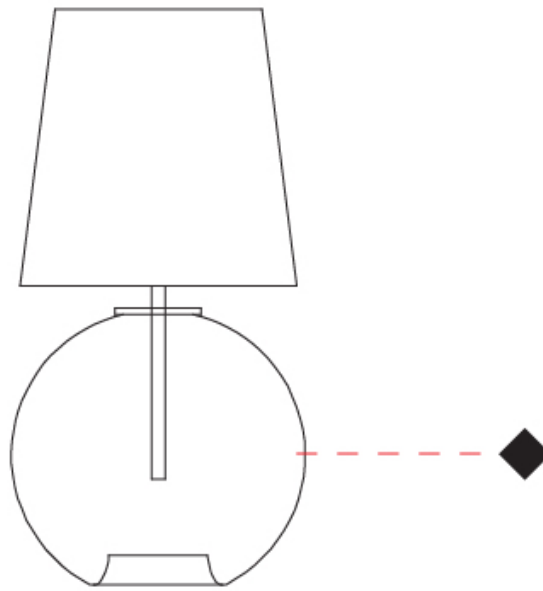

PARIGI PALLA PORTABLE

D144014-

PROJECT	_____
TYPE	_____
SPECIFIER	_____
QUANTITY	_____
DATE	_____