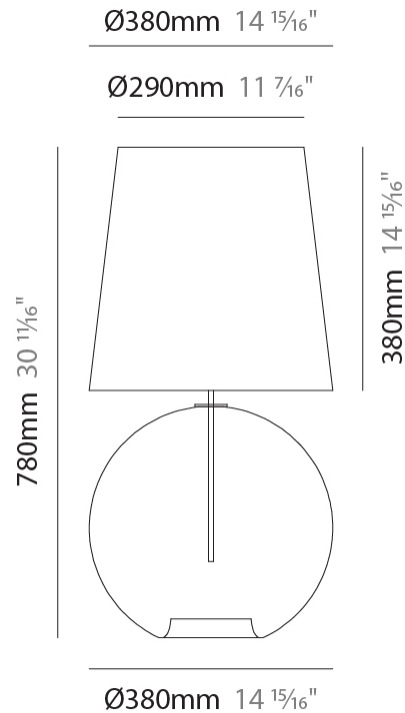

PARIGI PALLA PORTABLE

D144016-

base number   Finish
Options

1. To build a product code in our configurator select the specify button on the base model # product page
2. To build a manual product code on this datasheet choose from the options listed below in blue font and add the suffix to the base model #

GENERAL

Series: Parigi Palla
Brand: Cangini & Tucci
Division: Design
Mounting Type: Portable
Mounting Location: Table
Subcategory: Ambient

PHYSICAL

Shape: Sphere
Diameter (mm): 380
Diameter (in): 14 ¹⁵/₁₆
Height (mm): 780
Height (in): 30 ¹¹/₁₆
Light Distribution: Omnidirectional
Weight (kg): 2.70
Weight (lbs): 5.95
Fixture Finish: [AMB](#) / [GRN](#) / [PNK](#) / [RUB](#) / [SKB](#) / [SMK](#) / [TOB](#) / [TRA](#)
Holder Finish: CHR
Fixture Material: Glass / Metal

ELECTRICAL

Number of Lamps: 1
Lamp Type: LED Retrofit
Bulb Included: Bulb Not Included
Max. Wattage Per Lamp (W): 7
Lamp Base: E26
Input Voltage (V): 120
Upon Request: 277Vac / GU24

LED

OPTICAL

RATINGS AND CERTIFICATIONS

Certified By: Certified for North American Standards
IP rating: IP20

PROJECT	_____
TYPE	_____
SPECIFIER	_____
QUANTITY	_____
DATE	_____