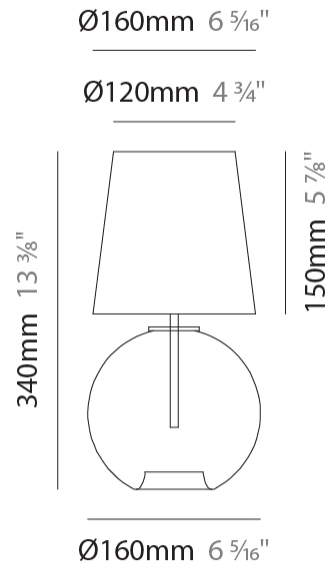

PARIGI PALLA PORTABLE

D144014-

base number   Finish
Options

1. To build a product code in our configurator select the specify button on the base model # product page
2. To build a manual product code on this datasheet choose from the options listed below in blue font and add the suffix to the base model #

GENERAL

Series: Parigi Palla
Brand: Cangiini & Tucci
Division: Design
Mounting Type: Portable
Mounting Location: Table
Subcategory: Ambient

PHYSICAL

Shape: Sphere
Diameter (mm): 160
Diameter (in): 6 5/16
Height (mm): 340
Height (in): 13 3/8
Light Distribution: Omnidirectional
Weight (kg): 0.52
Weight (lbs): 1.15
Fixture Finish: [AMB](#) / [GRN](#) / [PNK](#) / [RUB](#) / [SKB](#) / [SMK](#) / [TOB](#) / [TRA](#)
Holder Finish: CHR
Fixture Material: Glass / Metal

ELECTRICAL

Number of Lamps: 1
Lamp Type: LED Retrofit
Bulb Included: Bulb Not Included
Max. Wattage Per Lamp (W): 4
Lamp Base: E12
Input Voltage (V): 120

LED

OPTICAL

RATINGS AND CERTIFICATIONS

Certified By: Certified for North American Standards
IP rating: IP20

PROJECT	_____
TYPE	_____
SPECIFIER	_____
QUANTITY	_____
DATE	_____