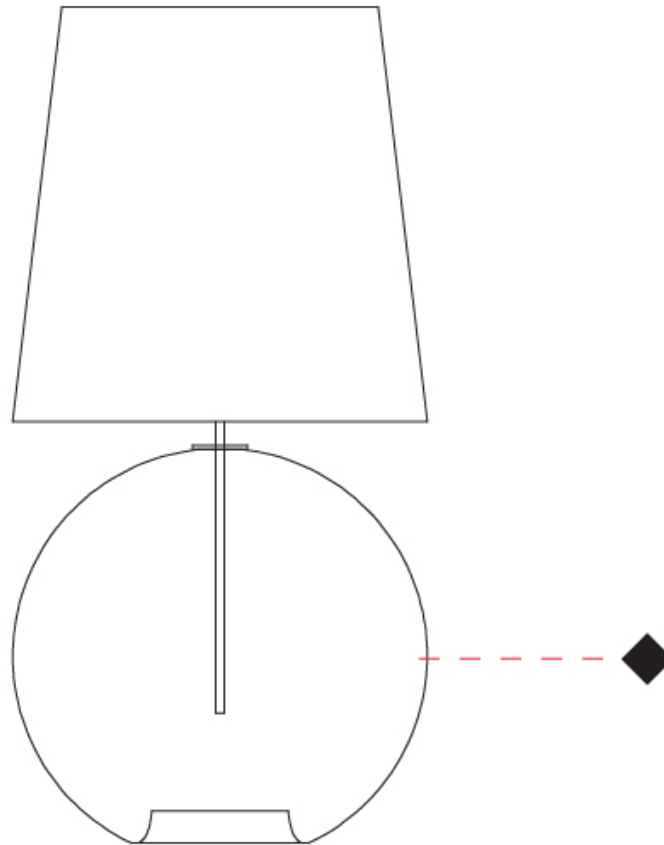

PARIGI PALLA PORTABLE

D144016-

PROJECT

TYPE

SPECIFIER

QUANTITY

DATE

D