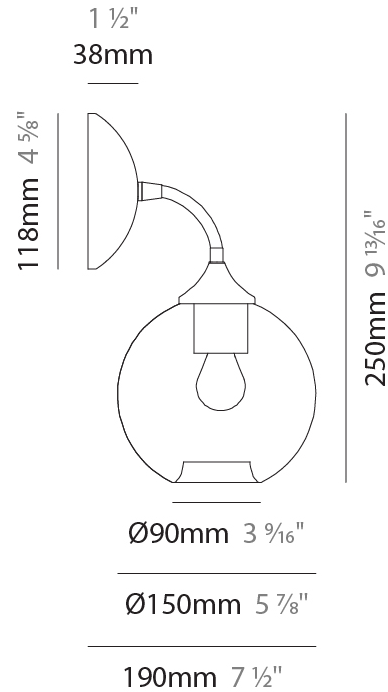

PARIGI PALLA SURFACE

D143016-

base number Finish
Options

PROJECT
TYPE
SPECIFIER
QUANTITY
DATE

1. To build a product code in our configurator select the specify button on the base model # product page
2. To build a manual product code on this datasheet choose from the options listed below in blue font and add the suffix to the base model #

GENERAL

Series: Parigi Palla
Brand: Cangiini & Tucci
Division: Design
Mounting Type: Surface
Mounting Location: Wall
Subcategory: Ambient

PHYSICAL

Shape: Sphere
Length (mm): 150
Length (in): 5 7/8
Height (mm): 250
Depth (mm): 190
Height (in): 9 13/16
Depth (in): 7 1/2
Light Distribution: Omnidirectional
Weight (kg): 0.49
Weight (lbs): 1.08
Fixture Finish: [AMB](#) / [GRN](#) / [PNK](#) / [RUB](#) / [SKB](#) / [SMK](#) / [TOB](#) / [TRA](#)
Holder Finish: CHR
Fixture Material: Glass / Metal

ELECTRICAL

Number of Lamps: 1
Lamp Type: LED Retrofit
Bulb Included: Bulb Not Included
Max. Wattage Per Lamp (W): 4
Lamp Base: E12
Input Voltage (V): 120

LED

OPTICAL

RATINGS AND CERTIFICATIONS

Certified By: Certified for North American Standards
IP rating: IP20