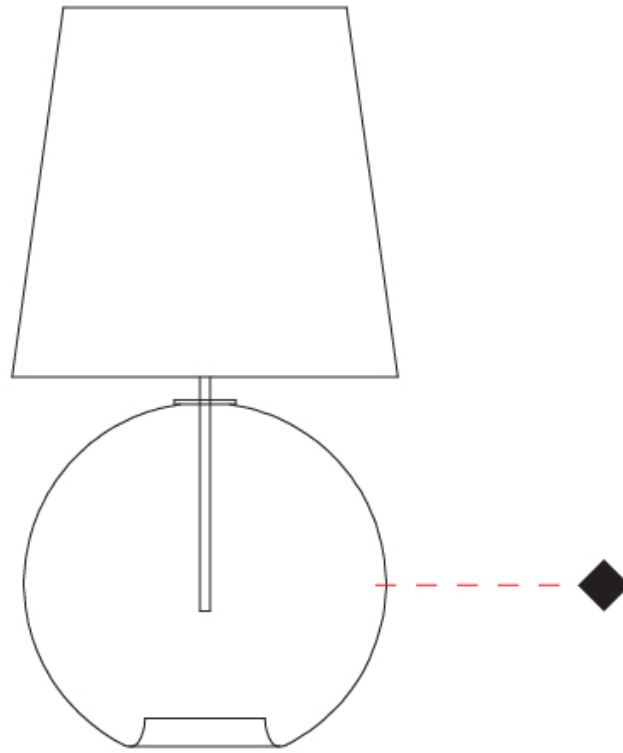

PARIGI PALLA PORTABLE

D144015-

PROJECT

TYPE

SPECIFIER

QUANTITY

DATE

D